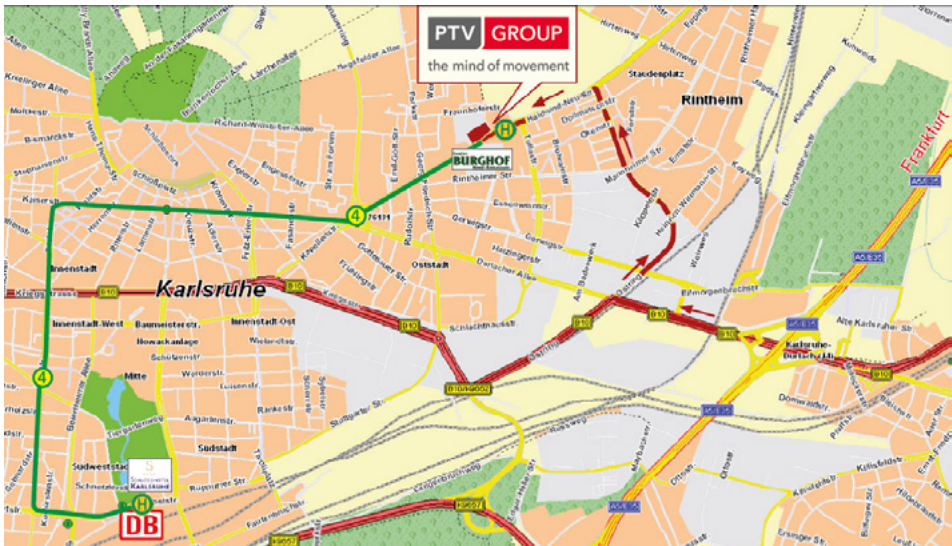

# How to find us

**Address and Contact Data**

PTV Planung Transport Verkehr AG  
 Haid-und-Neu-Straße 15  
 76131 Karlsruhe  
 Germany

+49 721-96 51-0  
 ptvgroup.com

**Access by Train/Tram**

From Karlsruhe central station:  
 Take tram 4 to Waldstadt and get off at  
 'Hauptfriedhof'

Please also pay attention to the relevant timetables which might be updated due to the current underground construction project in Karlsruhe.

<https://www.kvv.de/en/>

**Driving Directions**

From A5 motorway: take the Karlsruhe / Durlach exit to Karlsruhe, turn right (signposted Stutensee / Technologiepark) continuing along the Ostring. At the end of the road turn left onto Haid-und-Neu-Straße. Then, turn right onto Stumpfstraße / Hauptfriedhof. Turn left at the first entrance to access our parking lot behind the building.