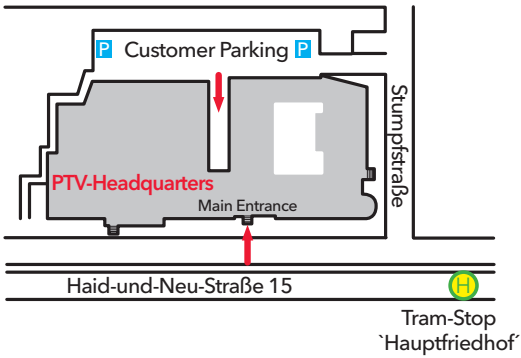

# How to find us

**Address and Contact Data**

PTV Planung Transport Verkehr AG  
 Haid-und-Neu-Straße 15  
 76131 Karlsruhe  
 Germany

+49 721-96 51-0  
 ptvgroup.com

**Access by Train/Tram**

From Karlsruhe central station:  
 Take tram 4 to Waldstadt and get off at  
 'Hauptfriedhof'

Please also pay attention to the relevant timetables which might be updated due to the current underground construction project in Karlsruhe.

<https://www.kvv.de/en/>

**Driving Directions**

From A5 motorway: take the Karlsruhe / Durlach exit to Karlsruhe, turn right (signposted Stutensee / Technologiepark) continuing along the Ostring. At the end of the road turn left onto Haid-und-Neu-Straße. Then, turn right onto Stumpfstraße / Hauptfriedhof. Turn left at the first entrance to access our parking lot behind the building.